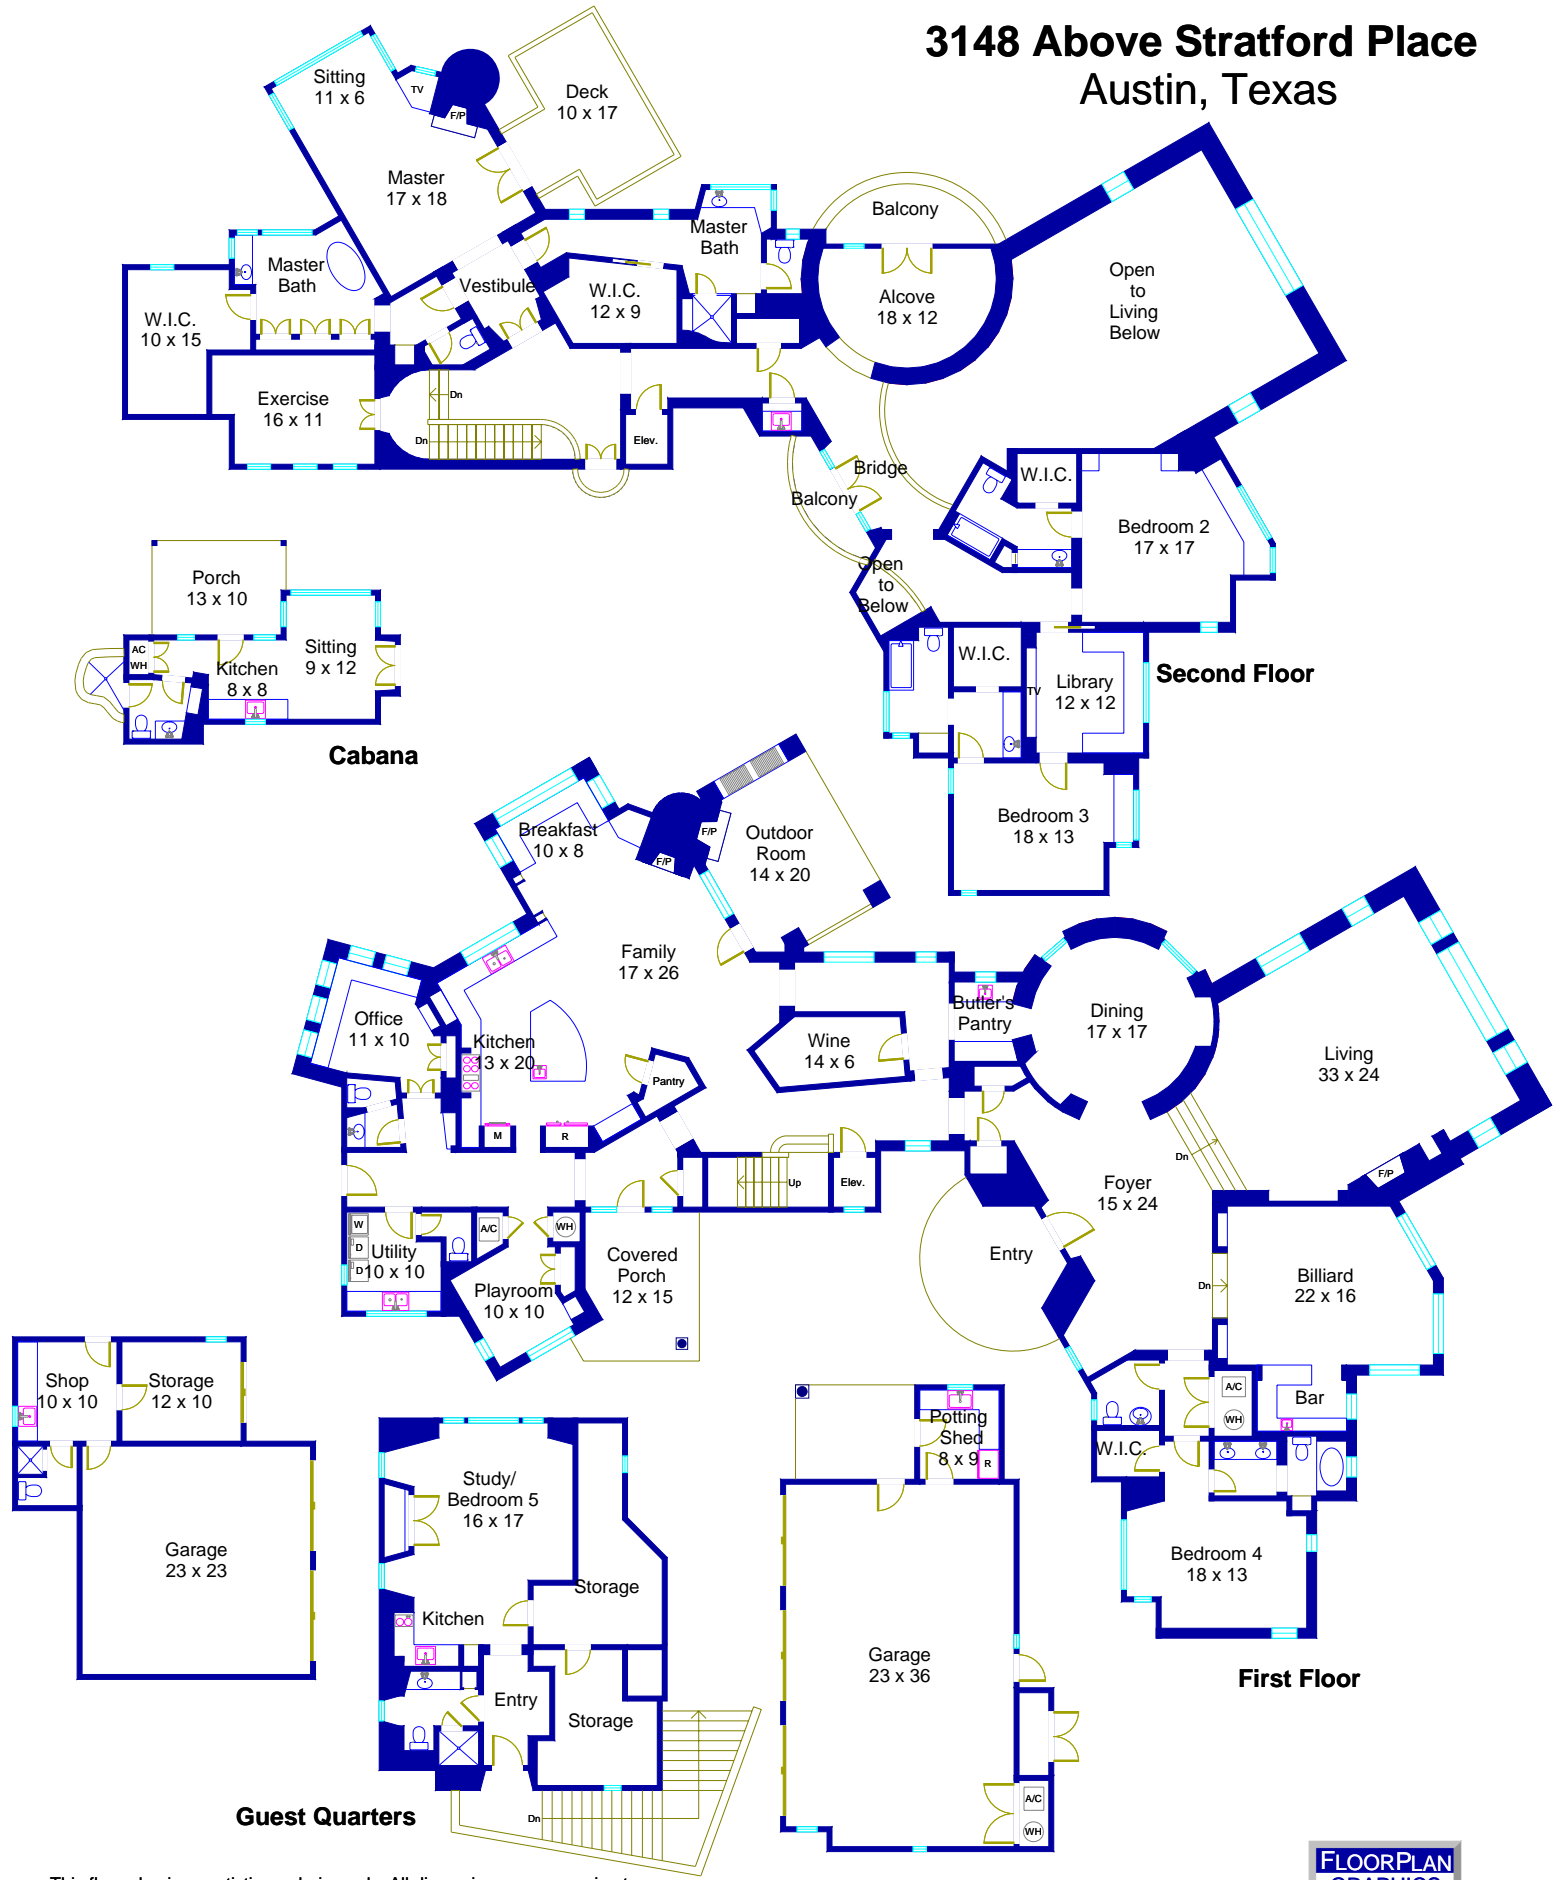

3148 Above Stratford Place Austin, Texas

This floor plan is an artistic rendering only. All dimensions are approximate.
Floor Plan Graphics and Moreland Properties
 make no representation or warranty as to this rendering's accuracy
 and no measurements or dimensions should be relied upon without independent verification.

Marketed by Cord Shiflet, Moreland Properties, 512.480.0848, Moreland.com
 Floor plan by Floor Plan Graphics, 512.454.0383, FloorPlanGraphics.com